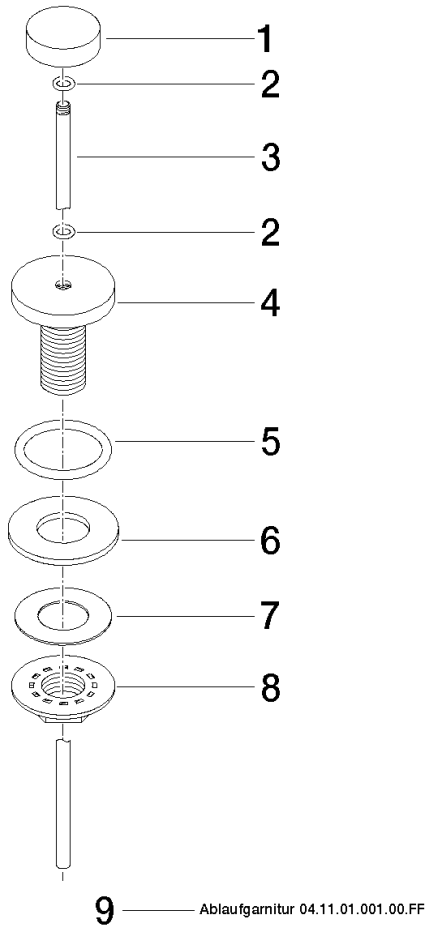

Basin Waste with knob for deck mounting 1 1/4" - Platinum

IMO

10 200 970

Fits: IMO, LULU, MADISON, MEM, TARA,
CL.1, LISSÉ, VAIA, META, CYO

	Platinum	10 200 970-08
	Chrome	10 200 970-00
	Brushed Platinum	10 200 970-06
	Durabass (23kt Gold)	10 200 970-09
	Dark Chrome	10 200 970-19
	Light Gold	10 200 970-26
	Brushed Light Gold	10 200 970-27
	Brushed Durabass (23kt Gold)	10 200 970-28
	Matte Black	10 200 970-33
	Brushed Bronze	10 200 970-42
	Brushed Champagne (22kt Gold)	10 200 970-46
	Champagne (22kt Gold)	10 200 970-47
	Brushed Chrome	10 200 970-93
	Brushed Dark Platinum	10 200 970-99

Basin Waste with knob for deck mounting 1 1/4" - Platinum

IMO

10 200 970

Only suitable for basins with an overflow.

10 200 970

10 200 970

Parts for other finishes can be found here: [Chrome](#)

Spare parts list

No.	Item Number	Name	Quantity used	Delivery time
1	09 21 33 001-08	handle	1	40
2	09 14 10 007 90	seal	2	2
3	09 31 09 004-08	pull-rod	1	40
4	09 18 40 022-08	sleeve	1	40
5	09 14 10 095 90	seal	1	2
6	09 14 05 012 90	seal	1	2
7	09 14 40 001 90	seal	1	60
8	09 23 10 010 90	nut	1	2
9	90 11 01 001 00-08	pop-up waste	1	40